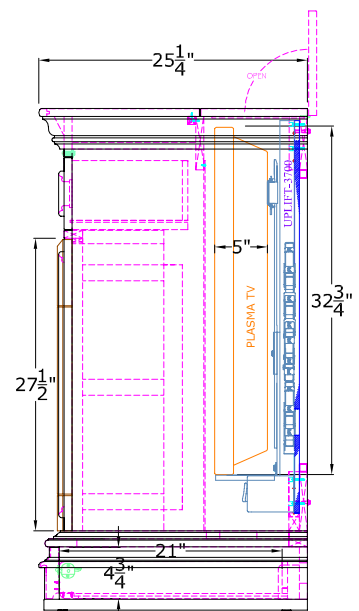

Remington

Flat Screen Lift Cabinet

Dimension Drawing

TOP VIEW

FRONT VIEW

SIDE VIEW

SIDE VIEW