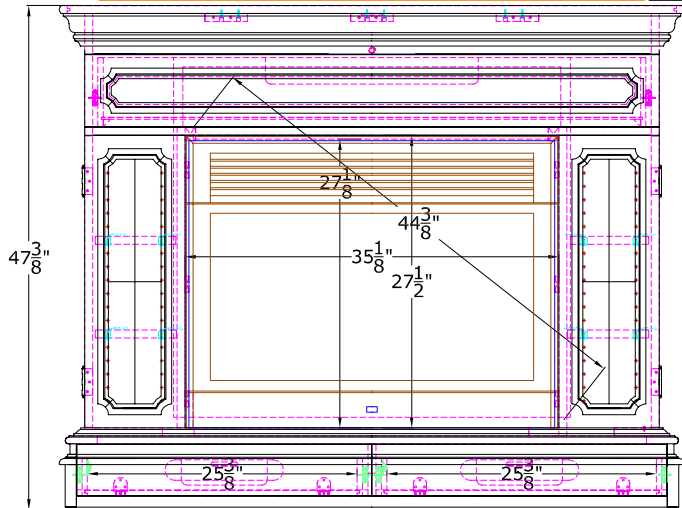

Remington

Flat Screen Lift Cabinet

Dimension Drawing

TOP VIEW

FRONT VIEW

SIDE VIEW

SIDE VIEW