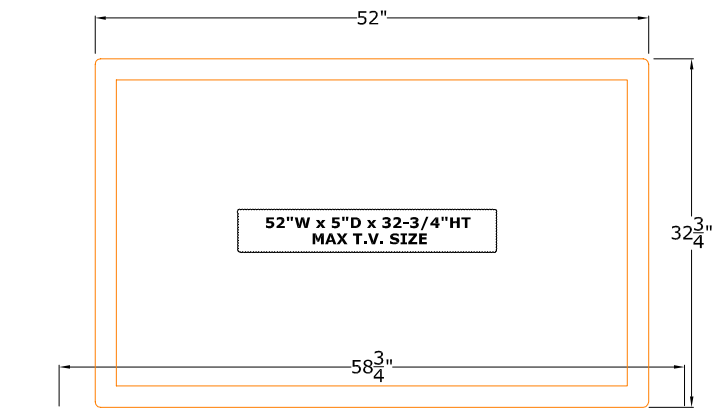

Remington

Flat Screen Lift Cabinet

Dimension Drawing

TOP VIEW

FRONT VIEW

SIDE VIEW

SIDE VIEW