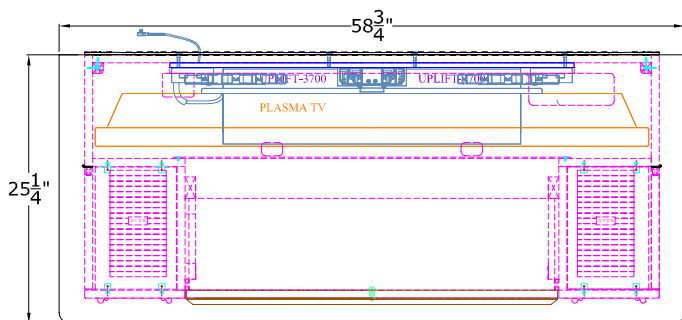

Remington

Flat Screen Lift Cabinet

Dimension Drawing

TOP VIEW

FRONT VIEW

SIDE VIEW

SIDE VIEW