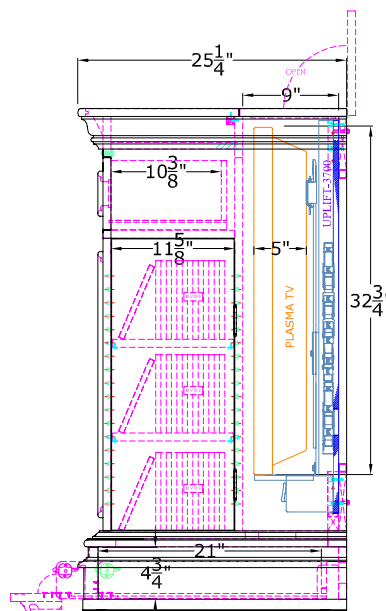

Remington

Flat Screen Lift Cabinet

Dimension Drawing

TOP VIEW

FRONT VIEW

SIDE VIEW

SIDE VIEW